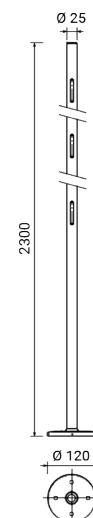

CLOCK STEM H 2300

4699

Stem for garden installation

Equipped with base

Material: steel

Suitable for cable entry (max. 3 cables inside the stem) thanks to the 3 dedicated slots

CLOCK luminaire with 7 m cable is recommended

Finish with double painting (epoxy-based primer and polyester powder coating) after anti-corrosion treatments

Dimensions	H 2300 x Ø 120 x ø 25 mm
Weight	3 kg
Conformity	CE UK CA

CLOCK STEM H 2300

4699

FIXTURES RELATED

 <p>CLOCK 80</p> <p>4661</p>	 <p>CLOCK 120</p> <p>4664</p>	 <p>CLOCK 120</p> <p>4665</p>	 <p>RGBW CLOCK 80</p> <p>1186</p>
 <p>RGBW CLOCK 120</p> <p>1187</p>	 <p>CLOCK RGBW 80</p> <p>1186</p>	 <p>CLOCK RGBW 120</p> <p>1187</p>	