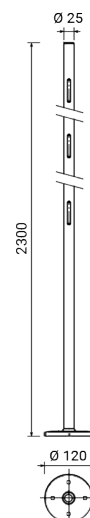

CLOCK STEM H 2300

4699

Stem for garden installation

Equipped with base

Material: steel

Suitable for cable entry (max. 3 cables inside the stem) thanks to the 3 dedicated slots

CLOCK luminaire with 7 m cable is recommended

Finish with double painting (epoxy-based primer and polyester powder coating) after anti-corrosion treatments

Dimensions	H 2300 x Ø 120 x ø 25 mm
Weight	3 kg
Conformity	CE UK CA

CLOCK STEM H 2300

4699

FIXTURES RELATED

 <p>CLOCK 80</p> <p>4661</p>	 <p>CLOCK 120</p> <p>4664</p>	 <p>CLOCK 120</p> <p>4665</p>	 <p>RGBW CLOCK 80</p> <p>1186</p>
 <p>RGBW CLOCK 120</p> <p>1187</p>	 <p>CLOCK RGBW 80</p> <p>1186</p>	 <p>CLOCK RGBW 120</p> <p>1187</p>	