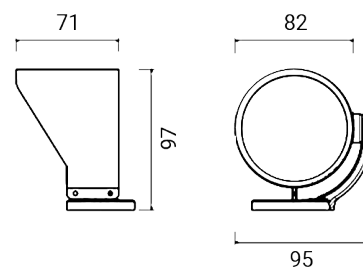

# CLOCK 80 SHIELD

4668

Anti-glare shield

Material: stainless steel

Dimensions	Ø 82 x H 97 x 71 mm
Weight	0.06 kg
Conformity	CE UK CA