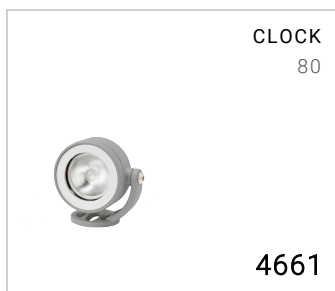

CLOCK 80 SHIELD

4668

FIXTURES RELATED

CODE OPTIONS

FINISH

- **AG** ALUMINIUM GREY
- **AN** ANTHRACITE
- **BR** BRONZE
- **VE** GREEN

on request:

- **CO** CORTEN
- **BI** WHITE