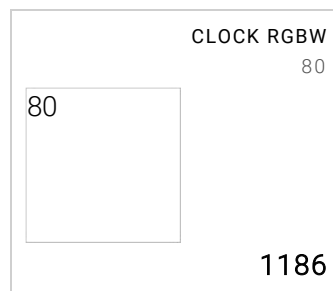

CLOCK 80 SHIELD

4668

FIXTURES RELATED

CODE OPTIONS

FINISH

- **AG** ALUMINIUM GREY
- **AN** ANTHRACITE
- **BR** BRONZE
- **VE** GREEN

on request:

- **CO** CORTEN
- **BI** WHITE