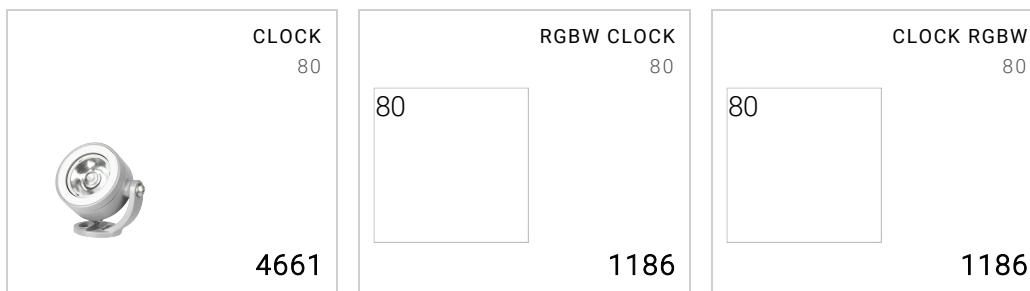

Anti-glare shield

Material: stainless steel

Dimensions	Ø 82 x H 97 x 71 mm
Weight	0.06 kg
Conformity	CE UK CA

CLOCK 80 SHIELD

4668

FIXTURES RELATED

CODE OPTIONS

FINISH

- AG** ALUMINIUM GREY
- AN** ANTHRACITE
- BR** BRONZE
- VE** GREEN

on request:

- CO** CORTEN
- BI** WHITE