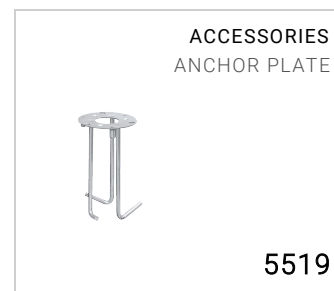

ACCESSORIES