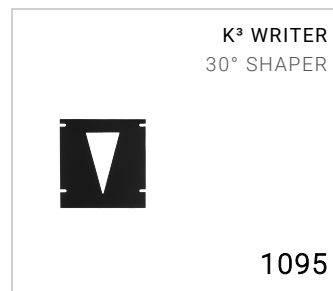

K³ WRITER 4x70° LED 4X6.4W 4X70°

1022

ACCESSORIES