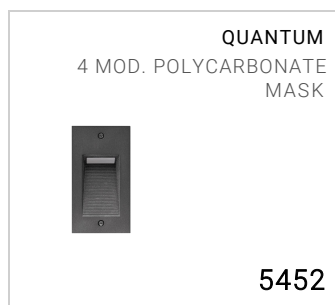

QUANTUM 4 MOD. VERTICAL LED 4.5W

5425

COMPONENTS