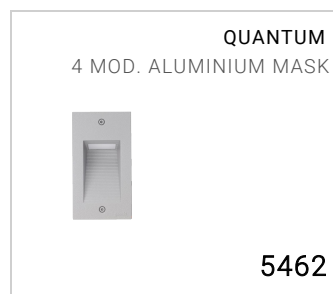

QUANTUM 4 MOD. VERTICAL LED 4.5W

5425

COMPONENTS