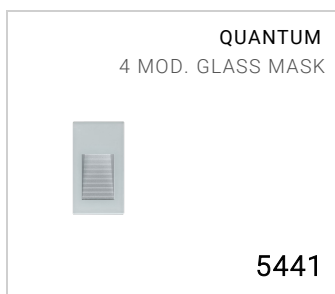

QUANTUM 4 MOD. VERTICAL LED 4.5W

5425

COMPONENTS