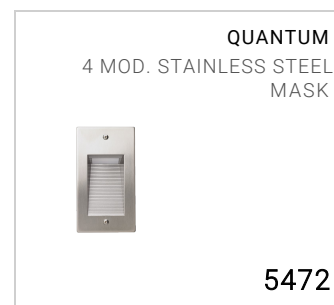

QUANTUM 4 MOD. VERTICAL LED 4.5W

5425

COMPONENTS