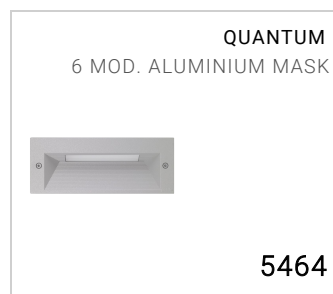

Outdoor wall recessed luminaire

Material: polycarbonate

Built-in driver

Light source: LED unit

Color matching stainless steel Allen screws

On request versions (additional code):

24V 24V low voltage

Dimensions	186 x 70 x 50 mm
Light source	LED
Wattage	6 W
Power supply	100-240 V 50/60 Hz
Light source output	769 lm
System output	327 lm
System efficiency	55 lm/W
Color Rendering Index – CRI	80
LED energy class	F
LED lifetime	L70 B50 > 50.000 h
Standard Deviation Color Matching (SDCM)	MacAdam step 3
Electrical insulation class	Class II
IP rating	IP 65
Impact resistance rating	IK 10 (20 joules)
Norms	EN 60598-1 +2-2
Weight	0.3 kg
Conformity	CE UK CA

CODE OPTIONS

COLOUR TEMP.

3K 3000K
4K 4000K

COMPONENTS

QUANTUM THE SERIES