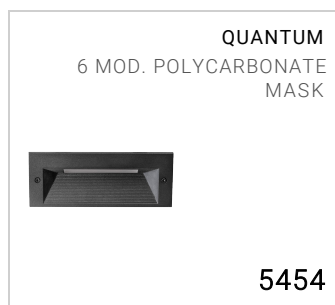

Outdoor wall recessed luminaire

Material: polycarbonate

Built-in driver

Light source: LED unit

Color matching stainless steel Allen screws

On request versions (additional code):

24V 24V low voltage

Dimensions	186 x 70 x 50 mm
Light source	LED
Wattage	6 W
Power supply	100-240 V 50/60 Hz
Light source output	769 lm
System output	327 lm
System efficiency	55 lm/W
Color Rendering Index – CRI	80
LED energy class	F
LED lifetime	L70 B50 > 50.000 h
Standard Deviation Color Matching (SDCM)	MacAdam step 3
Electrical insulation class	Class II
IP rating	IP 65
Impact resistance rating	IK 10 (20 joules)
Norms	EN 60598-1 +2-2
Weight	0.3 kg
Conformity	CE UK CA

CODE OPTIONS

COLOUR TEMP.

3K 3000K
4K 4000K

COMPONENTS

QUANTUM THE SERIES