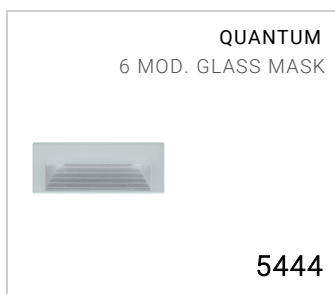

Outdoor wall recessed luminaire

Material: polycarbonate

Built-in driver

Light source: LED unit

Color matching stainless steel Allen screws

On request versions (additional code):

24V 24V low voltage

Dimensions	186 x 70 x 50 mm
Light source	LED
Wattage	6 W
Power supply	100-240 V 50/60 Hz
Light source output	769 lm
System output	327 lm
System efficiency	55 lm/W
Color Rendering Index – CRI	80
LED energy class	F
LED lifetime	L70 B50 > 50.000 h
Standard Deviation Color Matching (SDCM)	MacAdam step 3
Electrical insulation class	Class II
IP rating	IP 65
Impact resistance rating	IK 10 (20 joules)
Norms	EN 60598-1 +2-2
Weight	0.3 kg
Conformity	CE UK CA

CODE OPTIONS

COLOUR TEMP.

3K 3000K
4K 4000K

COMPONENTS

QUANTUM THE SERIES