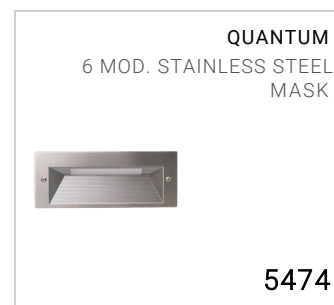

Outdoor wall recessed luminaire

Material: polycarbonate

Built-in driver

Light source: LED unit

Color matching stainless steel Allen screws

On request versions (additional code):

24V 24V low voltage

Dimensions	186 x 70 x 50 mm
Light source	LED
Wattage	6 W
Power supply	100-240 V 50/60 Hz
Light source output	769 lm
System output	327 lm
System efficiency	55 lm/W
Color Rendering Index – CRI	80
LED energy class	F
LED lifetime	L70 B50 > 50.000 h
Standard Deviation Color Matching (SDCM)	MacAdam step 3
Electrical insulation class	Class II
IP rating	IP 65
Impact resistance rating	IK 10 (20 joules)
Norms	EN 60598-1 +2-2
Weight	0.3 kg
Conformity	CE UK CA

CODE OPTIONS

COLOUR TEMP.

3K 3000K
4K 4000K

COMPONENTS

QUANTUM THE SERIES