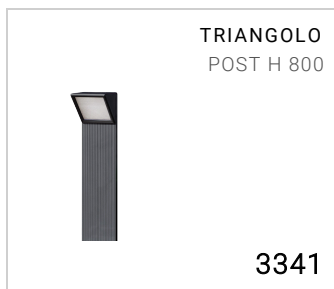

Outdoor luminaire for wall/pole installation
 Material: polycarbonate
 Diffuser: ultra-white opal tempered glass
 Built-in driver
 Light source: linear LED module
 Rear cable entry
 Stainless steel cross-head screws
 Finish: UV resistant spray painting with polyurethane resins

Dimensions	193 x 193 x 195 mm
Light source	LED
Wattage	16 W
Power supply	220-240 V 50/60 Hz
Light source output	2320 lm
System output	1300 lm
System efficiency	81 lm/W
Color Rendering Index – CRI	80
LED energy class	D
LED lifetime	L80 B20 > 80.000 h
Standard Deviation Color Matching (SDCM)	MacAdam step 3
Electrical insulation class	Class I
IP rating	IP 65
Impact resistance rating	IK 08 (5 Joules)
Norms	EN 60598-1 +2-1
Weight	1.4 kg
Conformity	CE UK CA

CODE OPTIONS

FINISH

AG ALUMINIUM GREY
AN ANTHRACITE

COLOUR TEMP.

27K 2700K
3K 3000K
4K 4000K

ACCESSORIES

TRIANGOLO THE SERIES