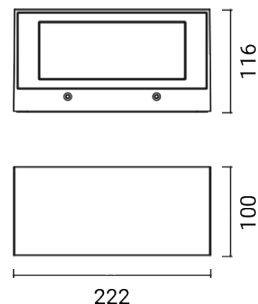

# WASH 22 ASYMMETRIC 1x LED 1X11W 1309

Outdoor luminaire for wall installation  
Asymmetric reflector with double position  
Material: low copper content die-cast aluminium  
Ultra-white transparent tempered glass flush diffuser  
Built-in driver  
Light source: LED unit  
Rear cable entry  
Finish with double painting (epoxy-based primer and polyester powder coating) after anti-corrosion treatments

|  |                                 |
|--|---------------------------------|
| Dimensions                               | 222 x 100 x 116 mm              |
| Light source                             | LED                             |
| Wattage                                  | 11 W                            |
| Power supply                             | 220-240 V   50/60 Hz            |
| Light source output                      | 1405 lm                         |
| System output                            | 1150 lm                         |
| System efficiency                        | 105 lm/W                        |
| Color Rendering Index – CRI              | 80                              |
| LED energy class                         | E (3000K), E (4000K), F (2700K) |
| LED lifetime                             | L80 B10 86.000 h                |
| Standard Deviation Color Matching (SDCM) | MacAdam step 3                  |
| Electrical insulation class              | Class I                         |
| IP rating                                | IP 65                           |
| Impact resistance rating                 | IK 08 (5 Joules)                |
| Norms                                    | EN 60598-1 +2-1                 |
| Weight                                   | 2.2 kg                          |
| Conformity                               | CE UK CA                        |