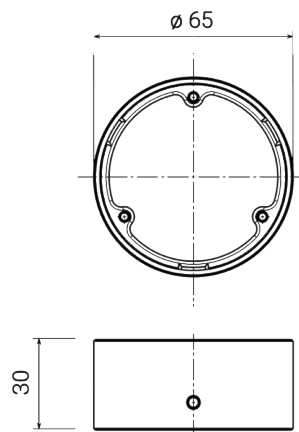

**ACCESSORIES adaptor  
5506**

Adaptor to be installed on any pole 60 mm diameter  
Material: die-cast aluminium

Dimensions	$\varnothing 60 \times H 30 \text{ mm}$
Weight	0.1 kg
Certifications	CE UK CA

FIXTURES RELATED

I-LUX  
ALUMINIUM POLE-TOP Ø 60

5517

I-LUX  
STAINLESS TEEL POLE-TOP Ø 60

5540

I-LUX  
ALUMINIUM POLE-TOP Ø 60  
WITH ANTI-DAZZLING GRID

5502

I-LUX  
STAINLESS STEEL POLE-TOP Ø 60  
WITH ANTI-DAZZLING GRID

5504