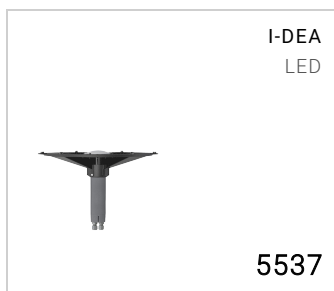

I-DEA PREZIOSA GLASS LAMPSHADE

5534

Lampshade with white internal lampshade for maximum downward light reflection

Material: hand-crafted glass / Polycarbonate internal lampshade

Weight	4.38 kg
Conformity	CE UK CA

I-DEA PREZIOSA GLASS LAMPSHADE

5534

FIXTURES RELATED

CODE OPTIONS

FINISH

BL.ZR ZIRCON BLUE
VE.SM EMERALD GREEN