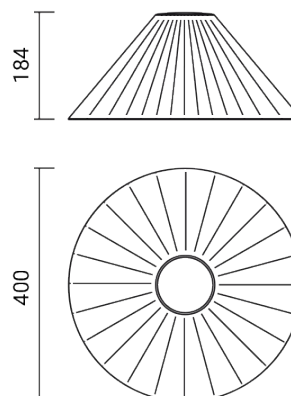

I-DEA PREZIOSA GLASS LAMPSHADE

5534

Lampshade with white internal lampshade for maximum downward light reflection

Material: hand-crafted glass / Polycarbonate internal lampshade

Weight 4.38 kg

Conformity CE UK CA