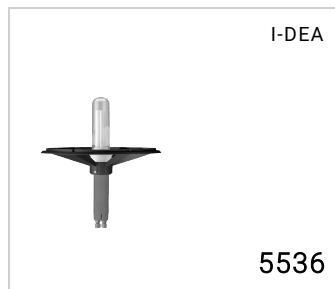

I-DEA PREZIOSA GLASS LAMPSHADE

5534

Lampshade with white internal lampshade for maximum downward light reflection

Material: hand-crafted glass / Polycarbonate internal lampshade

Weight 4.38 kg

Conformity CE UK CA

I-DEA PREZIOSA GLASS LAMPSHADE

5534

FIXTURES RELATED

CODE OPTIONS

FINISH

BL.ZR ZIRCON BLUE
VE.SM EMERALD GREEN