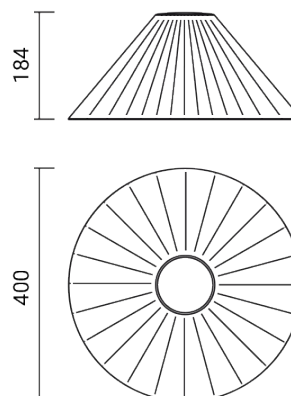

I-DEA PREZIOSA GLASS LAMPSHADE

5534

Lampshade with white internal lampshade for maximum downward light reflection

Material: hand-crafted glass / Polycarbonate internal lampshade

Weight	4.38 kg
Conformity	CE UK CA