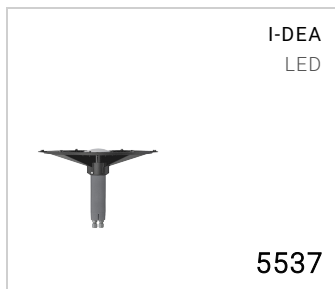

I-DEA PREZIOSA GLASS LAMPSHADE

5534

Lampshade with white internal lampshade for maximum downward light reflection

Material: hand-crafted glass / Polycarbonate internal lampshade

Weight 4.38 kg

Conformity CE UK CA

I-DEA PREZIOSA GLASS LAMPSHADE

5534

FIXTURES RELATED

CODE OPTIONS

FINISH

BL.ZR ZIRCON BLUE
VE.SM EMERALD GREEN