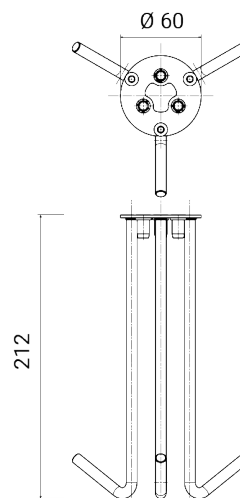

IANUS 60 ANCHOR PLATE

5518

Plate with ground anchoring set

Suitable for max. Ø 20 mm corrugated conduit

Material: stainless steel

Dimensions	Ø 60 x H 212 mm
Weight	0.39 kg
Conformity	CE UK CA

IANUS 60 ANCHOR PLATE

5518

FIXTURES RELATED