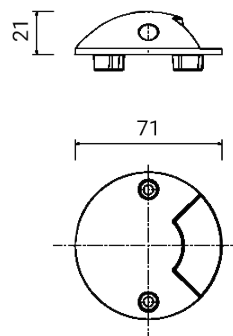

**PASSUM SIDEWARDS Ø 70 stainless steel covering canopy 1x90°  
1591**

Normally supplied separately from the luminaire

Dimensions	Ø 71 x H 21 mm
Weight	0.21 kg
Conformity	CE UK CA

# PASSUM SIDEWARDS Ø 70 stainless steel covering canopy 1x90°