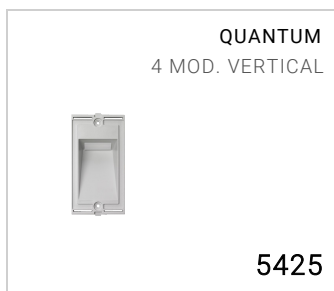

Covering mask

Material: flat tempered glass

Mask snap connection on luminaire without visible screws

On request versions (additional code):

LV low voltage 12÷24V / 24÷48V / 10÷52V

Dimensions	78 x 138 x 10 mm
Norms	EN 60598-1 +2-2
Weight	0.15 kg
Conformity	CE UK CA

QUANTUM 4 mod. glass mask

5441

FIXTURES RELATED

CODE OPTIONS

FINISH

- OP OPAL
- NE BLACK