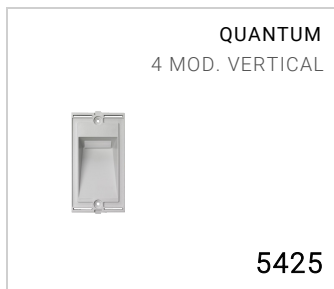

QUANTUM 4 mod. glass mask

5441

FIXTURES RELATED

CODE OPTIONS

FINISH

- **OP** OPAL
- **NE** BLACK