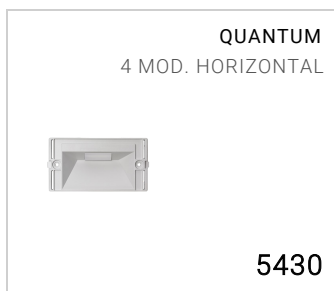

Covering mask

Material: flat tempered glass

Mask snap connection on luminaire without visible screws

Dimensions	138 x 78 x 10 mm
Weight	0.14 kg
Conformity	CE UK CA

QUANTUM 4 mod. glass mask

5443

FIXTURES RELATED

CODE OPTIONS

FINISH

- OP OPAL
- NE BLACK