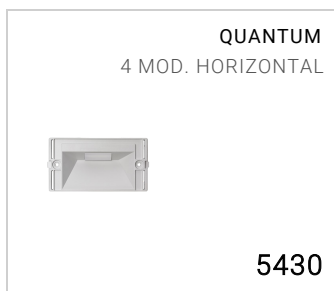

Covering mask

Material: flat tempered glass

Mask snap connection on luminaire without visible screws

Dimensions	<b>138 x 78 x 10 mm</b>
Weight	<b>0.14 kg</b>
Conformity	<b>CE UK CA</b>

# QUANTUM 4 mod. glass mask