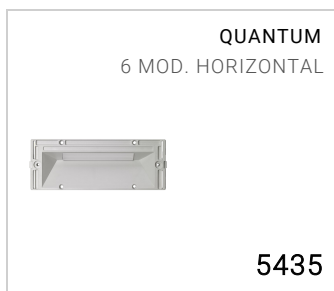

QUANTUM 6 mod. glass mask

5444

FIXTURES RELATED

CODE OPTIONS

FINISH

OP OPAL
NE BLACK