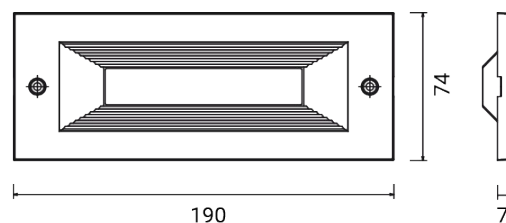

QUANTUM 6 mod. aluminium mask 5465

Covering mask

Material: die-cast aluminium

Mask snap connection on luminaire with safety retention using color matching stainless steel Allen screws

Finish: UV resistant spray painting with polyurethane resins

| | |
|------------|-----------------|
| Dimensions | 190 x 74 x 7 mm |
| Weight | 0.08 kg |
| Conformity | CE UK CA |

QUANTUM 6 mod. aluminium mask

5465

FIXTURES RELATED

CODE OPTIONS

FINISH

- AG** ALUMINIUM GREY
- AN** ANTHRACITE
- BI** WHITE