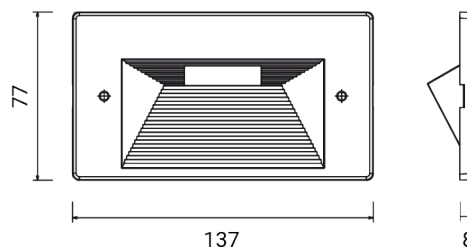

# QUANTUM 4 mod. stainless steel mask

5473

Covering mask

Material: AISI 316L stainless steel

Mask snap connection on luminaire with safety retention using color matching stainless steel Allen screws

.....

Dimensions	137 x 77 x 8 mm
Weight	0.07 kg
Conformity	CE UK CA