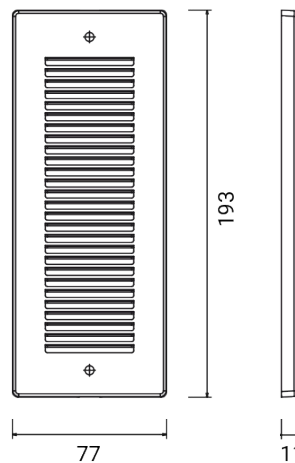

QUANTUM 6 mod. stainless steel mask

5476

Covering mask

Material: AISI 316L stainless steel

Mask snap connection on luminaire with safety retention using color matching stainless steel Allen screws

Satin finish

Dimensions	77 x 193 x 11 mm
Weight	0.14 kg
Conformity	CE UK CA

QUANTUM 6 mod. stainless steel mask

5476

FIXTURES RELATED

CODE OPTIONS

FINISH

IN STAINLESS STEEL