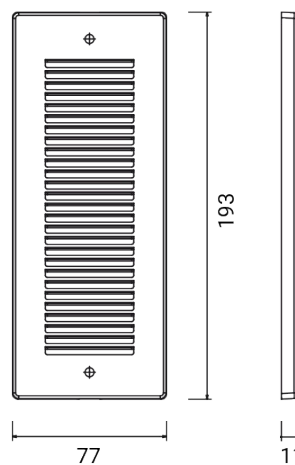

QUANTUM 6 mod. stainless steel mask

5476

Covering mask

Material: AISI 316L stainless steel

Mask snap connection on luminaire with safety retention using color matching stainless steel Allen screws

Satin finish

Dimensions	77 x 193 x 11 mm
Weight	0.14 kg
Conformity	CE UK CA

QUANTUM 6 mod. stainless steel mask

5476

FIXTURES RELATED

CODE OPTIONS

FINISH

IN STAINLESS STEEL