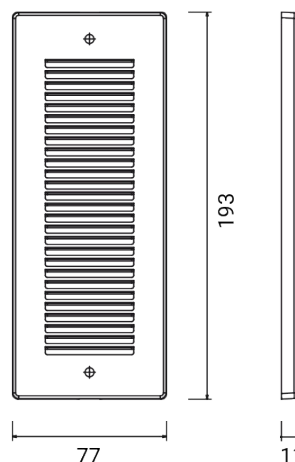

QUANTUM 6 mod. stainless steel mask

5476

Covering mask

Material: AISI 316L stainless steel

Mask snap connection on luminaire with safety retention using color matching stainless steel Allen screws

Satin finish

Dimensions	77 x 193 x 11 mm
Weight	0.14 kg
Conformity	CE UK CA

QUANTUM 6 mod. stainless steel mask

5476

FIXTURES RELATED

CODE OPTIONS

FINISH

IN STAINLESS STEEL