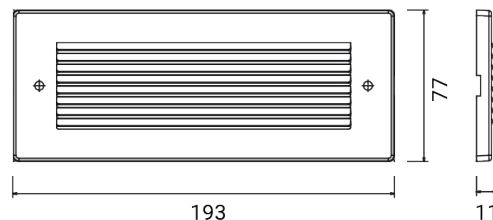

# QUANTUM 6 mod. stainless steel mask 5477

Covering mask

Material: AISI 316L stainless steel

Mask snap connection on luminaire with safety retention using color matching stainless steel Allen screws

Satin finish

Dimensions	193 x 77 x 11 mm
Weight	0.14 kg
Conformity	CE UK CA