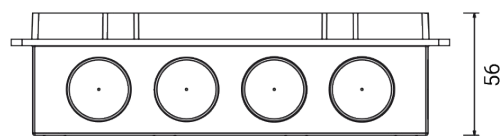

QUANTUM 6 mod. backbox
5482

Backbox complete with cover

Interassi di fissaggio come scatola 6 moduli

Material: technopolymer

Dimensions	200 x 84 x 56 mm
Weight	0.35 kg
Conformity	CE UK CA

QUANTUM 6 mod. backbox