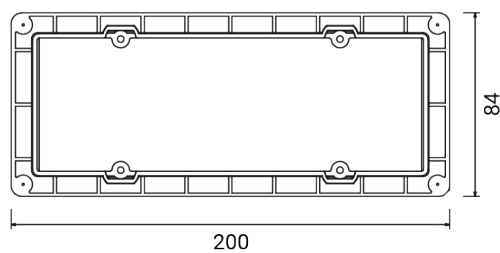

QUANTUM 6 mod. backbox
5482

Backbox complete with cover

Interassi di fissaggio come scatola 6 moduli

Material: technopolymer

Dimensions	200 x 84 x 56 mm
Weight	0.35 kg
Conformity	CE UK CA

QUANTUM 6 mod. backbox