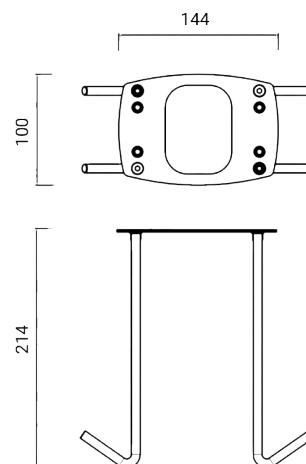

SERVER POINT anchor plate

5309

Dimensions	144 x 100 x H 214 mm
Weight	0.55 kg
Conformity	CE UK CA

SERVER POINT anchor plate

5309

FIXTURES RELATED