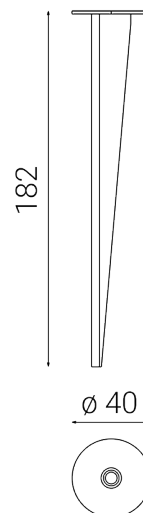

DART SPOT SPIKE

1600

Garden spike

Material: stainless steel

Dimensions	Ø 40 x H 182 mm
Weight	0.1 kg
Conformity	CE UK CA

FIXTURES RELATED