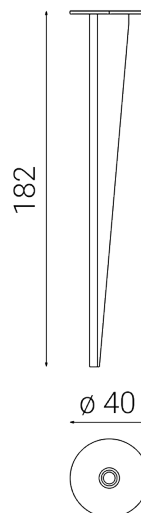

DART SPOT PICCHETTO

1600

Picchetto da giardino

Materiale: acciaio inox

Dimensioni	Ø 40 x H 182 mm
Peso	0.1 kg
Conformità	CE UK CA

DART SPOT PICCHETTO

1600

PRODOTTI CORRELATE

<p>DART SPOT Ø 16</p>  <p>1610</p>	<p>DART SPOT Ø 19</p>  <p>1611</p>	<p>DART SPOT Ø 27</p>  <p>1612</p>	<p>DART SPOT Ø 27</p>  <p>1613</p>
<p>DART SPOT Ø 30</p>  <p>1614</p>	<p>DART SPOT Ø 30</p>  <p>1615</p>	<p>DART SPOT Ø 46</p>  <p>1616</p>	<p>DART SPOT Ø 46</p>  <p>1617</p>
<p>DART SPOT Ø 49</p>  <p>1619</p>			