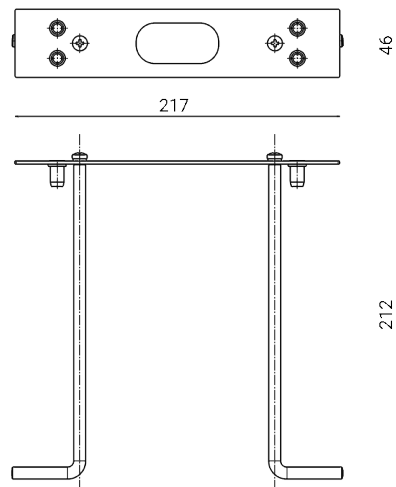

# VOID POST ANCHOR PLATE

1358

Plate with ground anchoring set

Material: stainless steel

Dimensions **217 x 46 x H 212 mm**

Conformity **CE UK CA**

# VOID POST ANCHOR PLATE